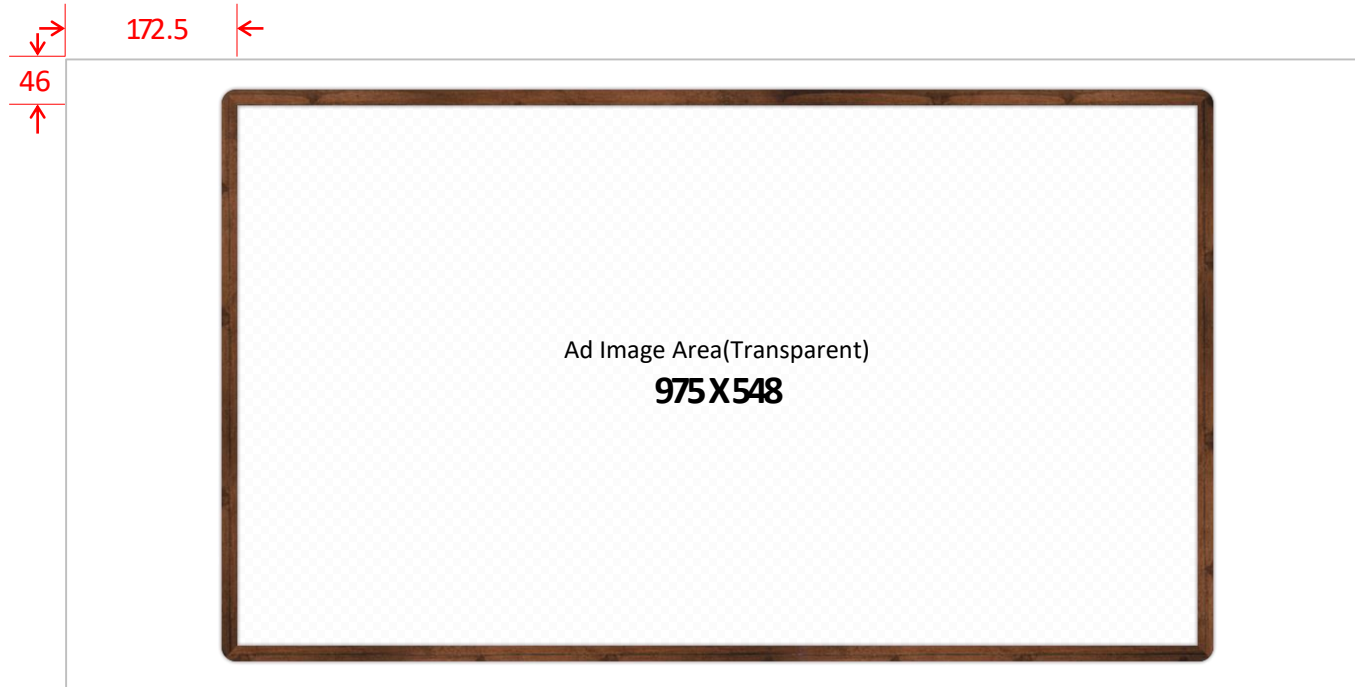

Guideline of Interstitial Ad Frames— **Bold Frame**

Ad Frame images are all in PNG format and consist of portrait frame, landscape frame and close button image.

Landscape frame: 1320x640px

※ Single size for landscape frame.

Close button :60x60px

Guideline of Interstitial Ad Frames—Thin Frame

Ad Frame images are all in PNG format and consist of portrait frame, landscape frame and close button image.

Portrait frame :640x1320px

※ You don't need to make all 3 sizes. Just select 1 size for portrait frame.

Guideline of Interstitial Ad Frames—Thin Frame

Ad Frame images are all in PNG format and consist of portrait frame, landscape frame and close button image.

Landscape frame: 1320x640px

※ Single size for landscape frame.

Close button :60x60px