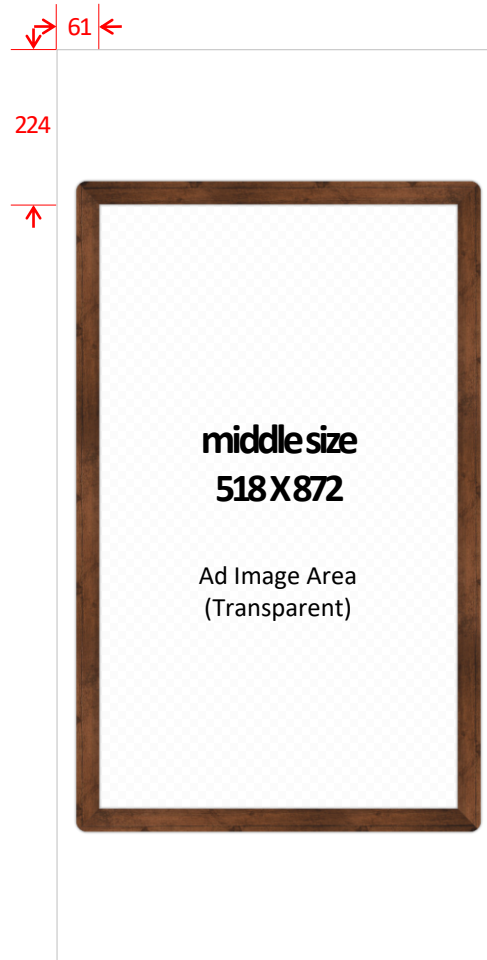

Guideline of Interstitial Ad Frames—**Bold Frame**

Ad Frame images are all in PNG format and consist of portrait frame, landscape frame and close button image.

Portrait frame :640x1320px

※ You don't need to make all 3 sizes. Just select 1 size for portrait frame.

Guideline of Interstitial Ad Frames— **Bold Frame**

Ad Frame images are all in PNG format and consist of portrait frame, landscape frame and close button image.

Landscape frame: 1320x640px

※ Single size for landscape frame.

Close button :60x60px

Guideline of Interstitial Ad Frames—Thin Frame

Ad Frame images are all in PNG format and consist of portrait frame, landscape frame and close button image.

Portrait frame :640x1320px

Landscape frame: 1320x640px

※ Single size for landscape frame.

Close button :60x60px