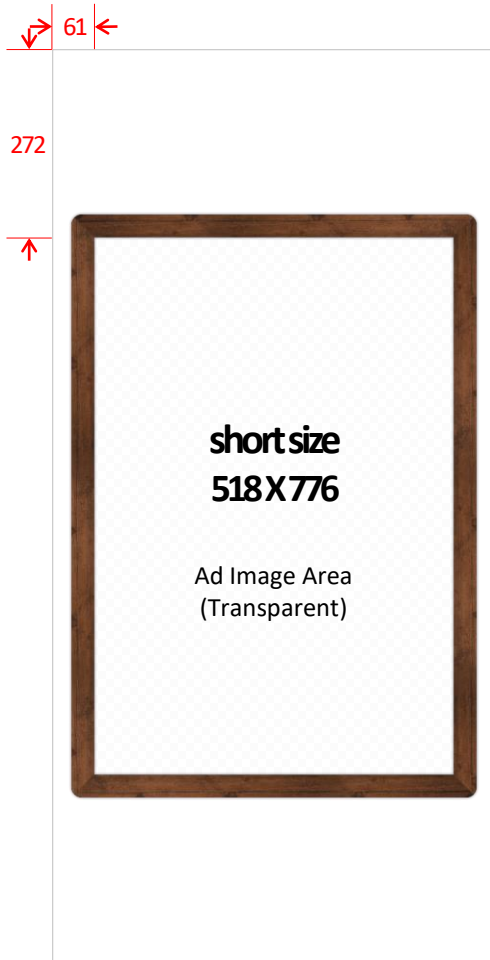

Guideline of Interstitial Ad Frames—**Bold Frame**

Ad Frame images are all in PNG format and consist of portrait frame, landscape frame and close button image.

Portrait frame :640x1320px

※ You don't need to make all 3 sizes. Just select 1 size for portrait frame.

Guideline of Interstitial Ad Frames— **Bold Frame**

Ad Frame images are all in PNG format and consist of portrait frame, landscape frame and close button image.

Landscape frame: 1320x640px

※ Single size for landscape frame.

Close button :60x60px

Guideline of Interstitial Ad Frames—Thin Frame

Ad Frame images are all in PNG format and consist of portrait frame, landscape frame and close button image.

Portrait frame :640x1320px

Landscape frame: 1320x640px

※ Single size for landscape frame.

Close button :60x60px