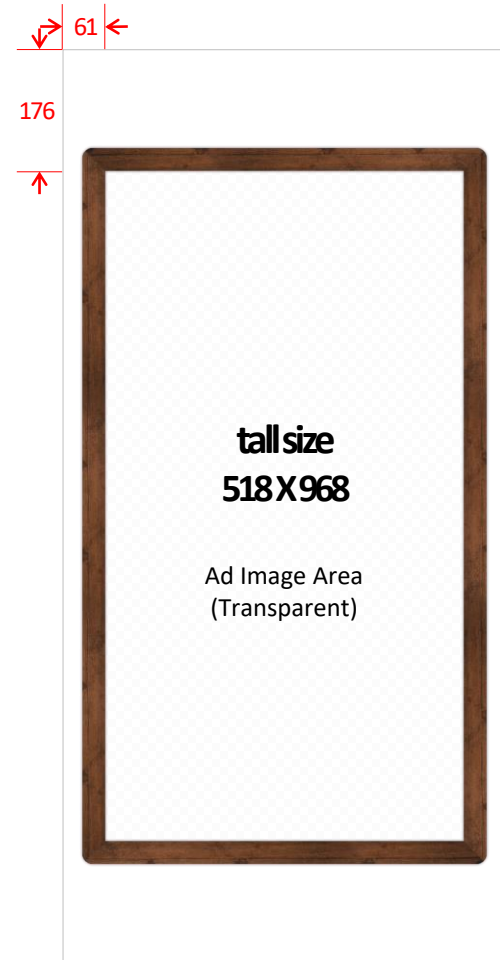

Guideline of Interstitial Ad Frames—**Bold Frame**

Ad Frame images are all in PNG format and consist of portrait frame, landscape frame and close button image.

Portrait frame :640x1320px

※ You don't need to make all 3 sizes. Just select 1 size for portrait frame.

Guideline of Interstitial Ad Frames— **Bold Frame**

Ad Frame images are all in PNG format and consist of portrait frame, landscape frame and close button image.

Landscape frame: 1320x640px

※ Single size for landscape frame.

Close button :60x60px

Guideline of Interstitial Ad Frames—Thin Frame

Ad Frame images are all in PNG format and consist of portrait frame, landscape frame and close button image.

Portrait frame :640x1320px

Landscape frame: 1320x640px

※ Single size for landscape frame.

Close button :60x60px