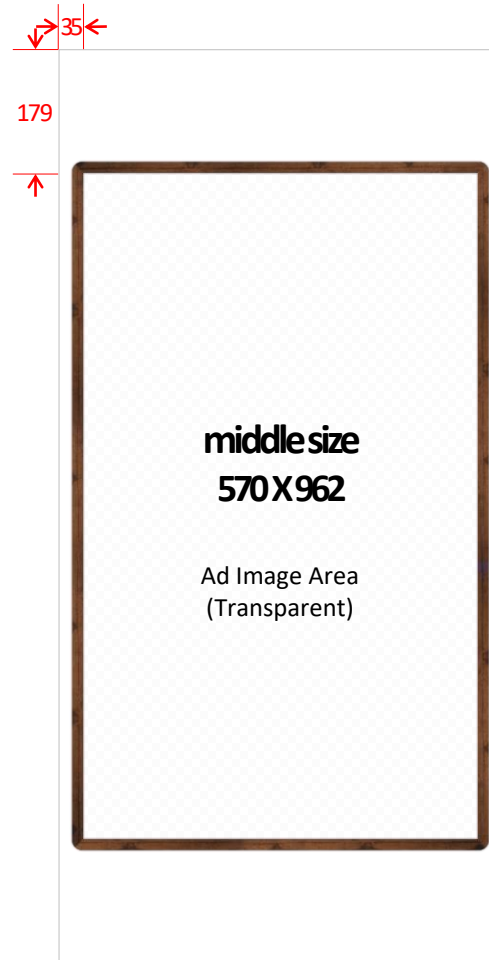

Guideline of Interstitial Ad Frames—**Bold Frame**

Ad Frame images are all in PNG format and consist of portrait frame, landscape frame and close button image.

Portrait frame :640x1320px

※ You don't need to make all 3 sizes. Just select 1 size for portrait frame.

Guideline of Interstitial Ad Frames— **Bold Frame**

Ad Frame images are all in PNG format and consist of portrait frame, landscape frame and close button image.

Landscape frame: 1320x640px

※ Single size for landscape frame.

Close button :60x60px

Guideline of Interstitial Ad Frames—Thin Frame

Ad Frame images are all in PNG format and consist of portrait frame, landscape frame and close button image.

Portrait frame :640x1320px

Landscape frame: 1320x640px

※ Single size for landscape frame.

Close button :60x60px