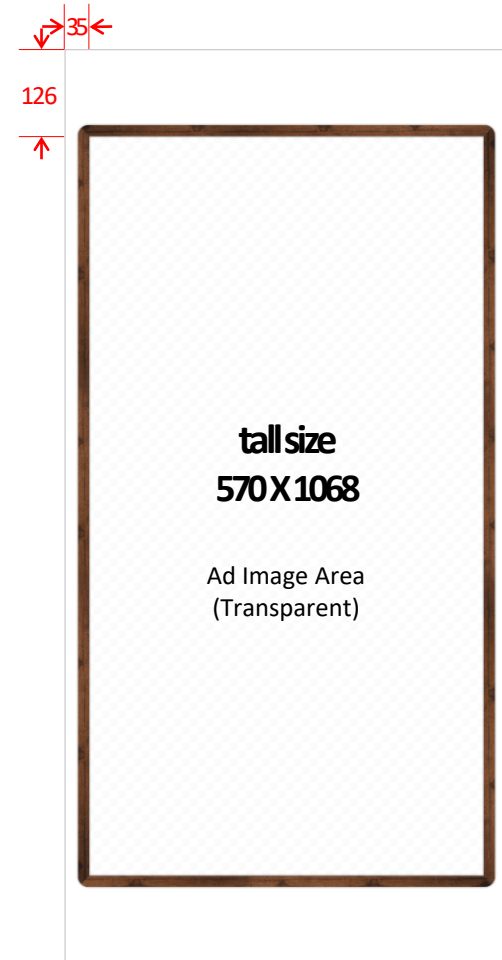

Guideline of Interstitial Ad Frames—**Bold Frame**

Ad Frame images are all in PNG format and consist of portrait frame, landscape frame and close button image.

Portrait frame :640x1320px

※ You don't need to make all 3 sizes. Just select 1 size for portrait frame.

Guideline of Interstitial Ad Frames— **Bold Frame**

Ad Frame images are all in PNG format and consist of portrait frame, landscape frame and close button image.

Landscape frame: 1320x640px

※ Single size for landscape frame.

Close button :60x60px

Guideline of Interstitial Ad Frames—Thin Frame

Ad Frame images are all in PNG format and consist of portrait frame, landscape frame and close button image.

Portrait frame :640x1320px

Landscape frame: 1320x640px

※ Single size for landscape frame.

Close button :60x60px