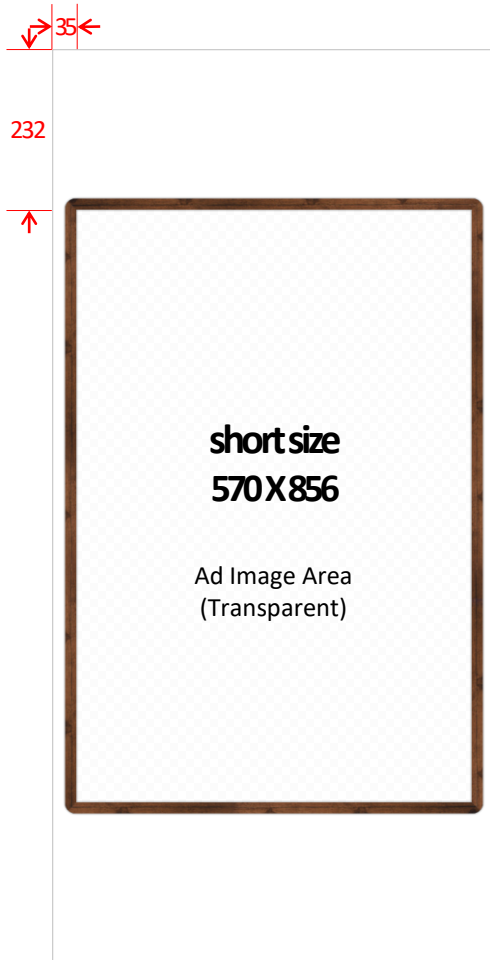

Guideline of Interstitial Ad Frames—**Bold Frame**

Ad Frame images are all in PNG format and consist of portrait frame, landscape frame and close button image.

Portrait frame :640x1320px

※ You don't need to make all 3 sizes. Just select 1 size for portrait frame.

Guideline of Interstitial Ad Frames— **Bold Frame**

Ad Frame images are all in PNG format and consist of portrait frame, landscape frame and close button image.

Landscape frame: 1320x640px

※ Single size for landscape frame.

Close button :60x60px

Guideline of Interstitial Ad Frames—Thin Frame

Ad Frame images are all in PNG format and consist of portrait frame, landscape frame and close button image.

Portrait frame :640x1320px

Landscape frame: 1320x640px

※ Single size for landscape frame.

Close button :60x60px